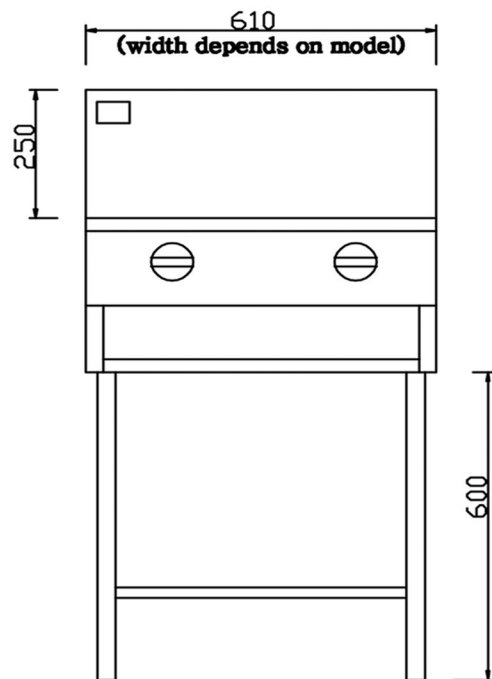

Model	MJ Rating
CHG - 300	32
CHG - 450	48
CHG - 600	64
CHG - 750	80
CHG - 900	96
CHG -1200	112

Note: Cooking area
Char Grates – 610mm long

We also produce a large range of custom-made equipment for the catering industry.