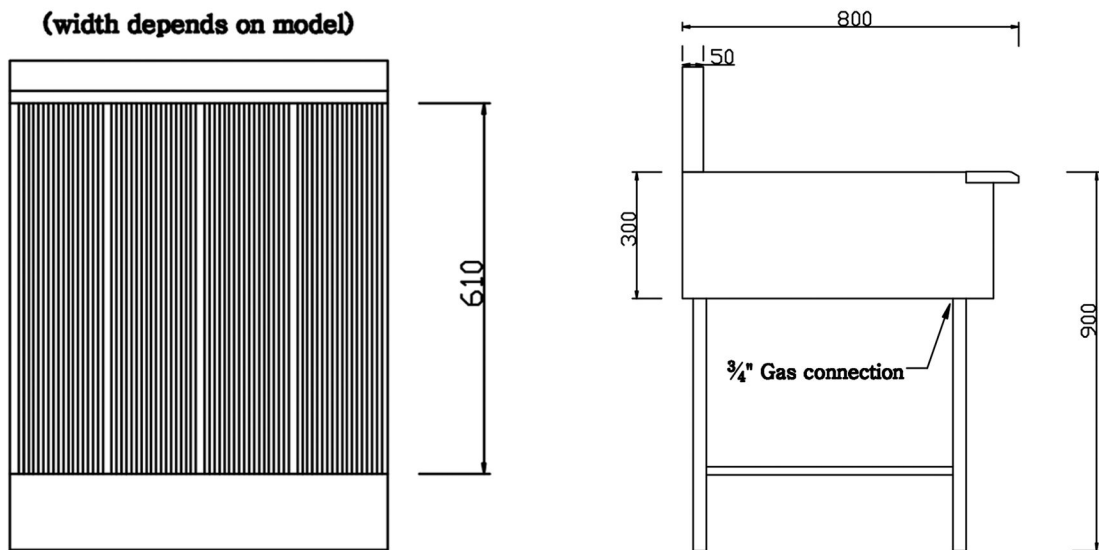

Volcanic Rock Char Grill

Char Grills

Model	MJ Rating
CHG - 300	32
CHG - 450	48
CHG - 600	64
CHG - 750	80
CHG - 900	96
CHG -1200	112

Note: Cooking area
Char Grates – 610mm long